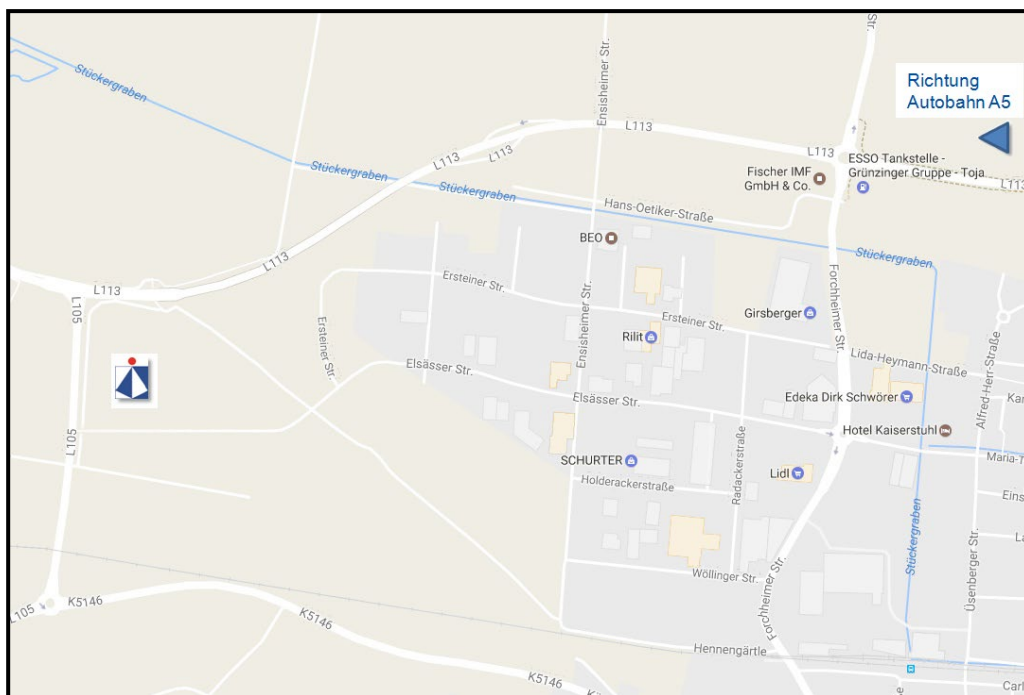

This is how you find our location in Endingen am Kaiserstuhl

Via Highway A5

(Karlsruhe - Basel)

- take exit **59-Riegel** toward Endingen/Riegel (exit between Herbolzheim and Teningen)
- at the **traffic light** turn right, direction to Endingen/Riegel
- after approx. 3 km take the 3rd exit at the **roundabout** direction Endingen
- on this road you will reach a **roundabout** after approx. 2 km, where you take the 2nd exit
- after about 1.5 km **turn left**, you can see the Braunform building on the left side
- the **next possible street turn left**
- directly thereafter you will find us on the **left side**

Braunform GmbH
Kunststoff- und Pharmatechnik
Elsässer Straße 42
79346 Endingen
Germany