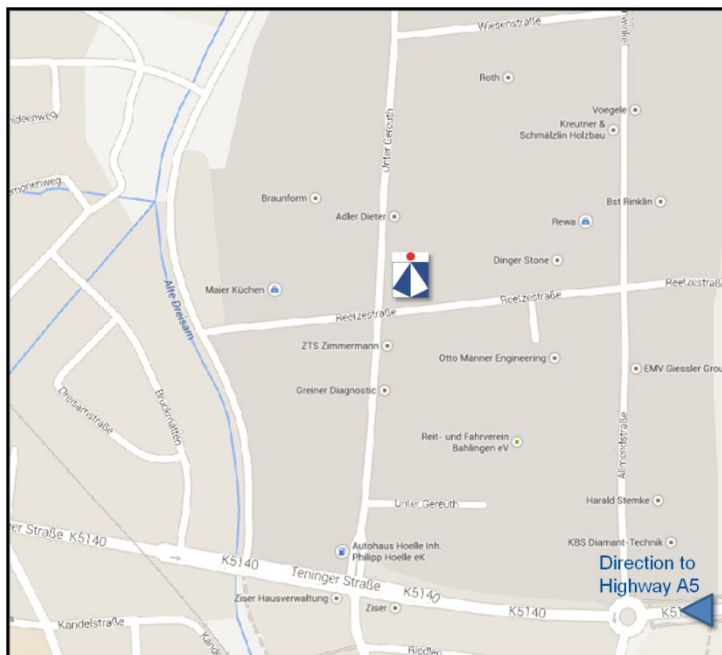

This is how you find our location in Bahlingen am Kaiserstuhl

Via Highway A5

(Karlsruhe - Basel)

- take **exit 60-Teningen** toward Bahlingen/Teningen (exit between Riegel and Freiburg-North)
- at the traffic light turn left, direction to Bahlingen/Emmendingen
- after approx. 350 m take the 3rd exit at the roundabout direction to Bahlingen
- stay on this road for approx. 3 km and you will arrive Bahlingen
- in Bahlingen take the second exit in the roundabout
- turn right into “Unter Gereuth” (It’s the junction at the supermarket on the right side)
- in this street you will find us approx. 350 m on the right side and the left side

Braunform GmbH
Kunststoff- und Pharmatechnik
Unter Gereuth 7 + 14
79353 Bahlingen a. K
Germany